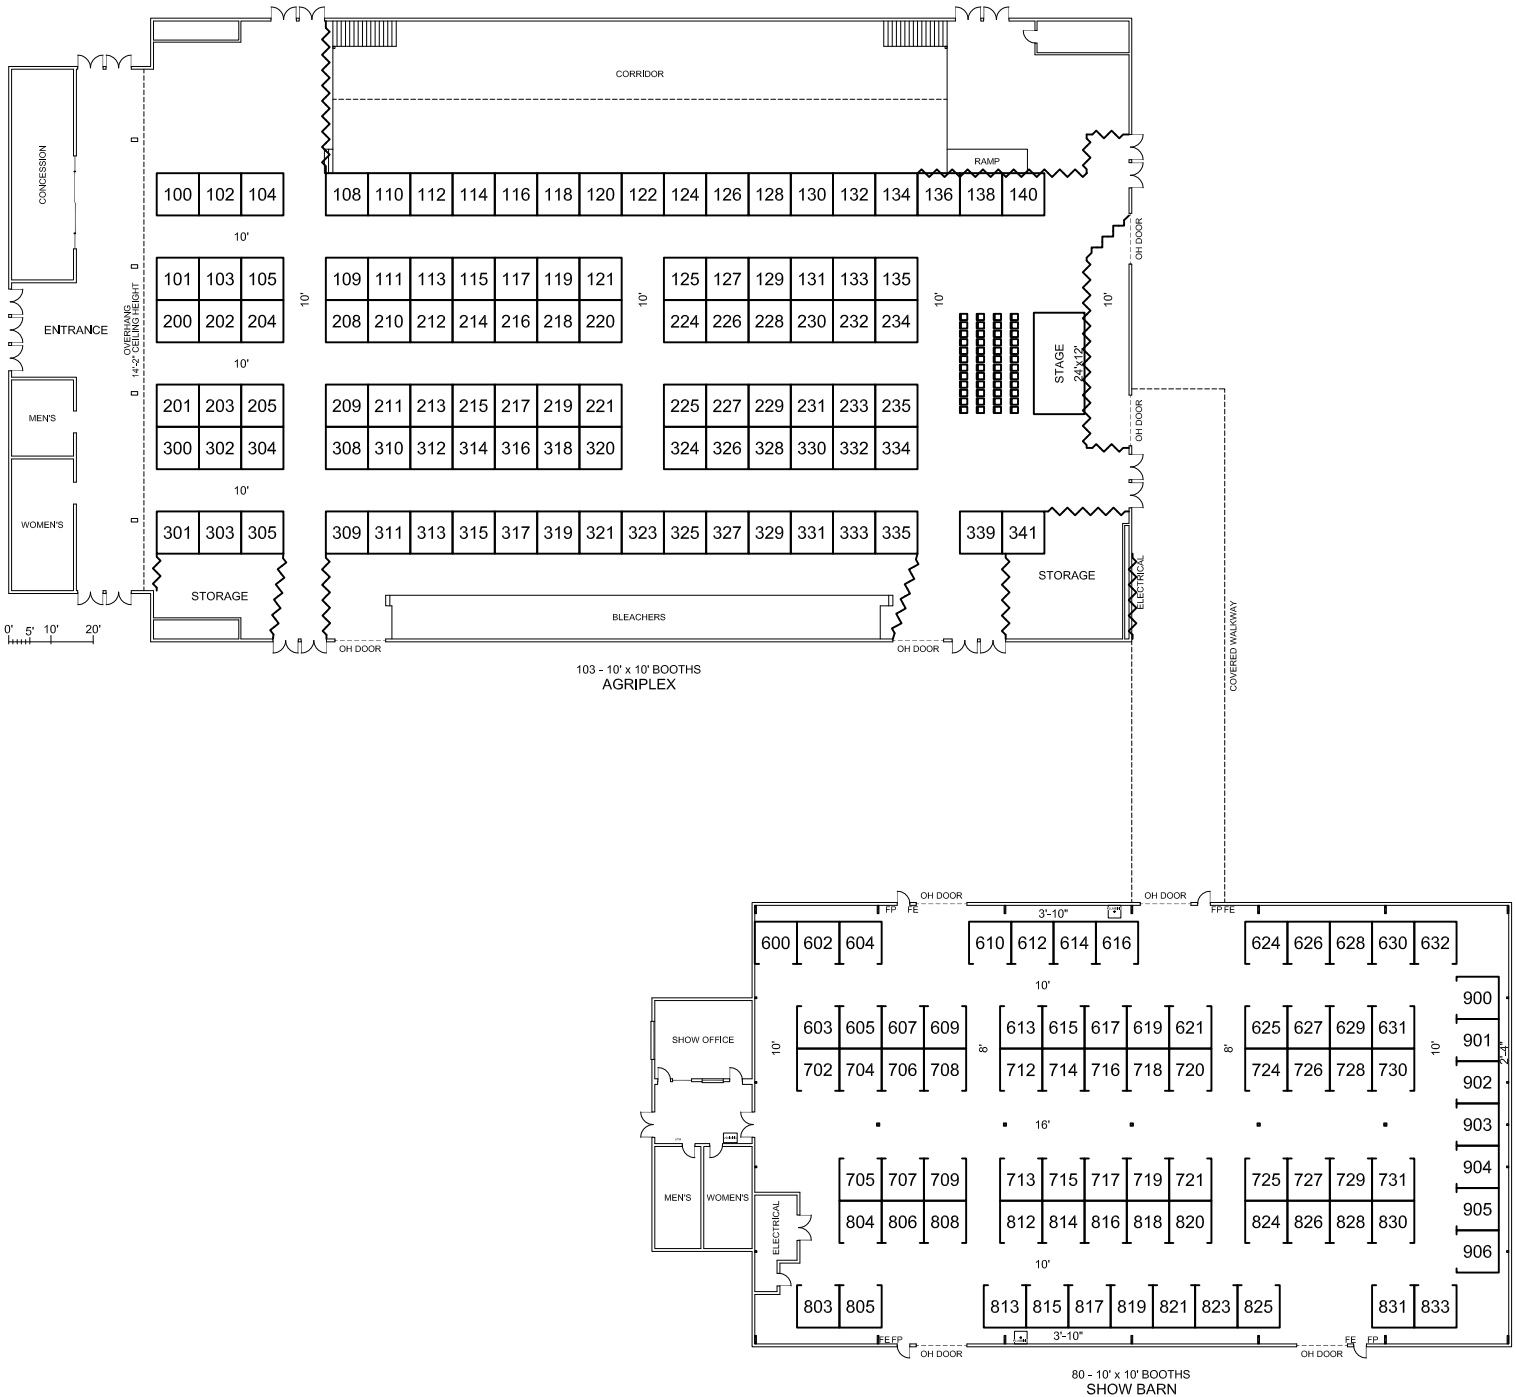

CANADA INDIA INTERNATIONAL EXPO

OCT. 12 - 15, 2017

CLOVERDALE RODEO & FAIRGROUNDS
CLOVERDALE, BC

183 - 10' x 10' BOOTHS

103 SHELL SCHEME BOOTHS ☐

80 PIPE & DRAPE BOOTHS ☐

Tel: 604 277 1726 Fax: 604 277 1736

LEVY
SHOW SERVICE
www.levyshow.com